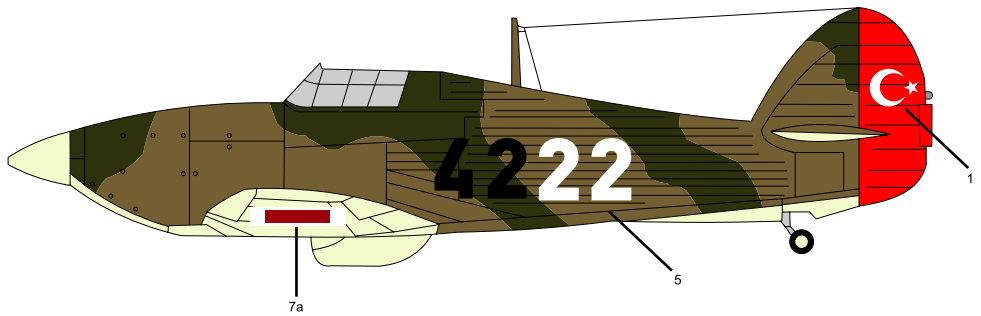

Turkish Hurricanes (Hurricanes over Anatolia) (48006)