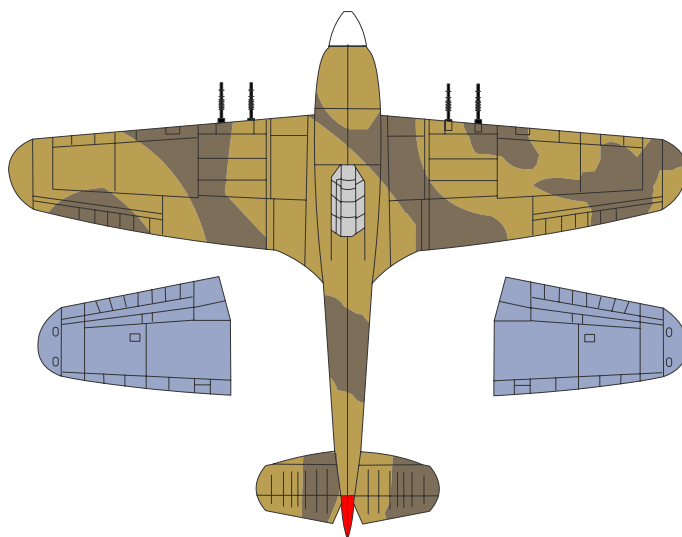

Turkish Hurricanes(Hurricanes over Anatolia) (48006)