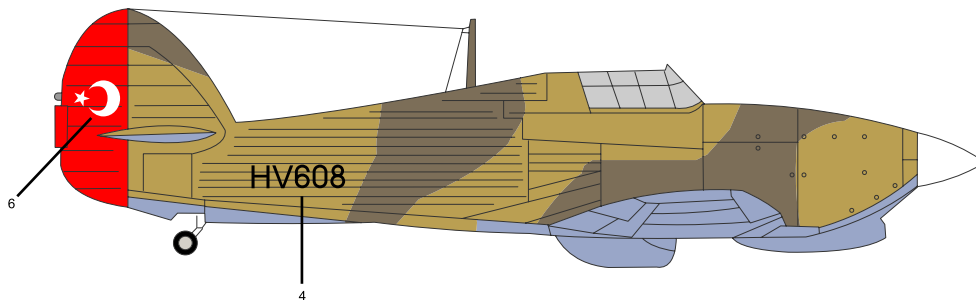

Turkish Hurricanes(Hurricanes over Anatolia) (48006)