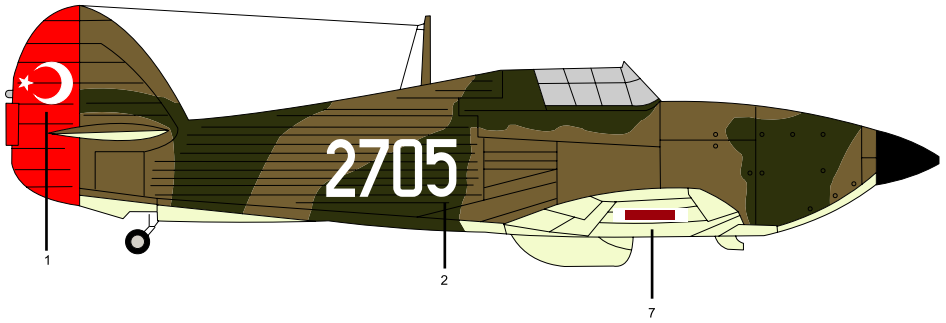

# Turkish Hurricanes(Hurricanes over Anatolia) (48006)

Flat Red

Dark Earth

RAF Dark Green

Sky