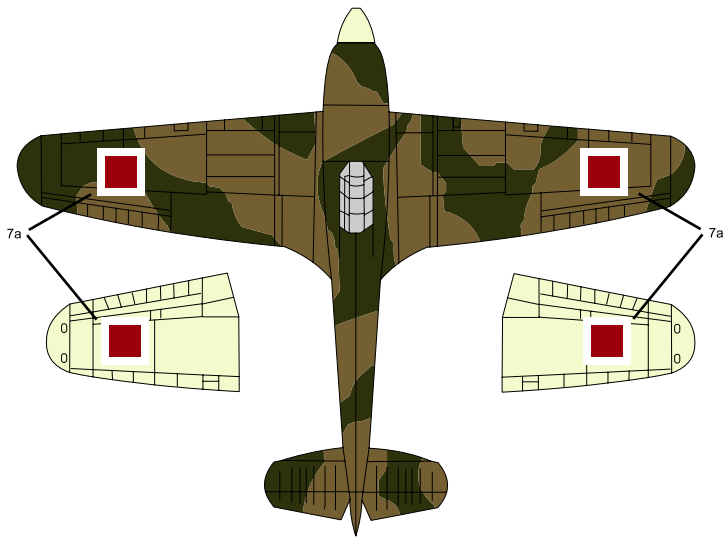

Turkish Hurricanes (Hurricanes over Anatolia) (48006)