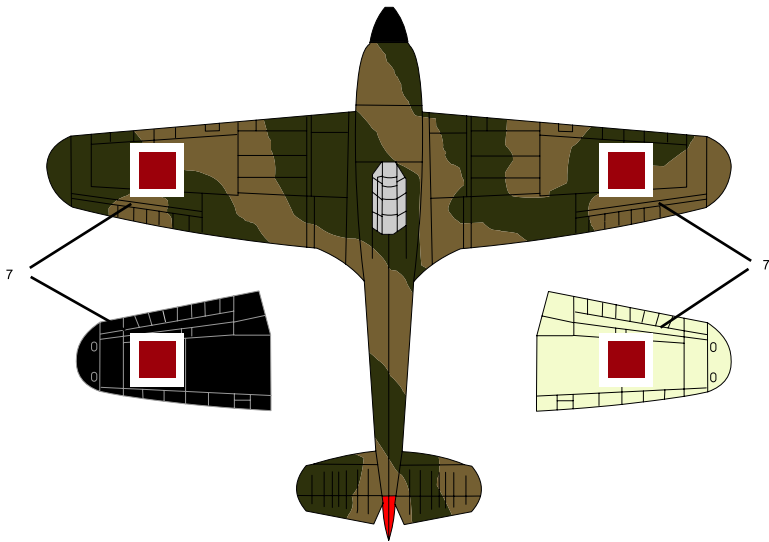

# Turkish Hurricanes(Hurricanes over Anatolia) (48006)

Flat Red

Dark Earth

RAF Dark Green

Sky