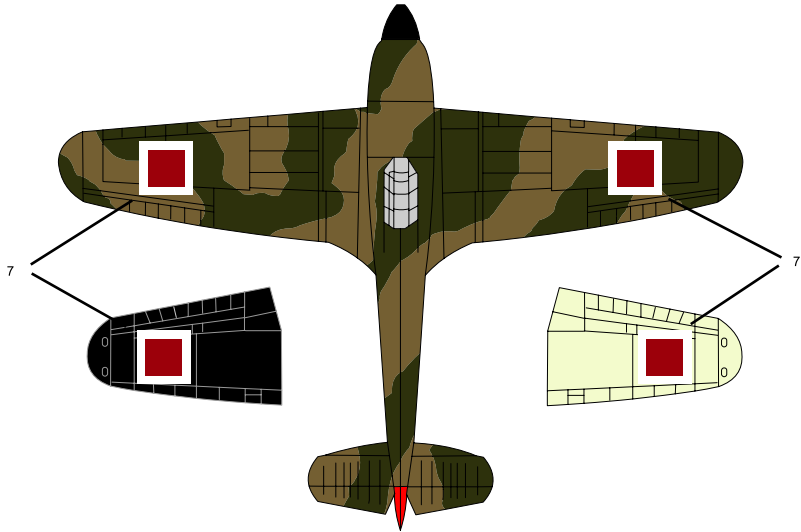

Turkish Hurricanes(Hurricanes over Anatolia) (48006)