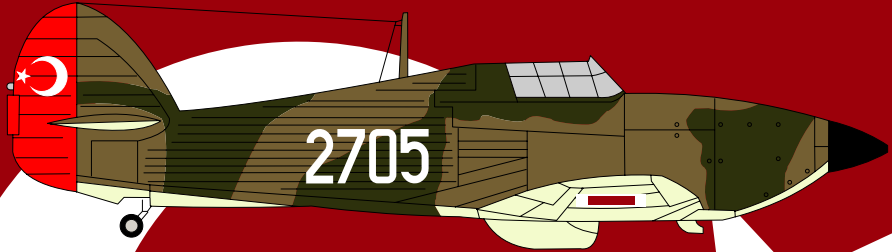

TigerHead Decals

www.tigerheaddecals.com

Turkish Hurricanes (Hurricanes over Anatolia) (48006)

Decal works, artworks and profile drawings by:
Ayhan Toplu