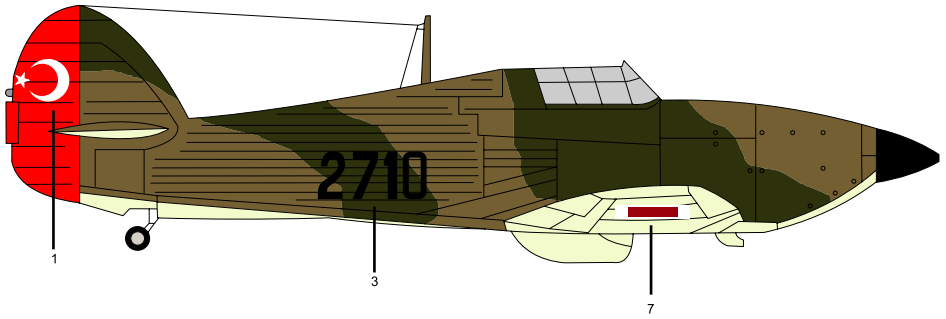

# Turkish Hurricanes(Hurricanes over Anatolia) (48006)

Flat Red

Dark Earth

RAF Dark Green

Sky