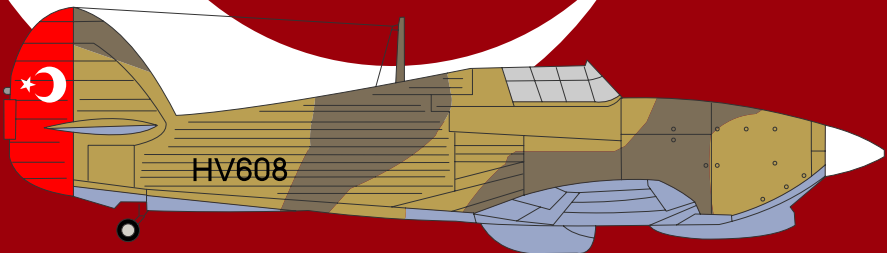

TigerHead Decals

www.tigerheaddecals.com

Turkish Hurricanes (Hurricanes over Anatolia) (48006)

Decal works, artworks and profile drawings by:
Ayhan Toplu