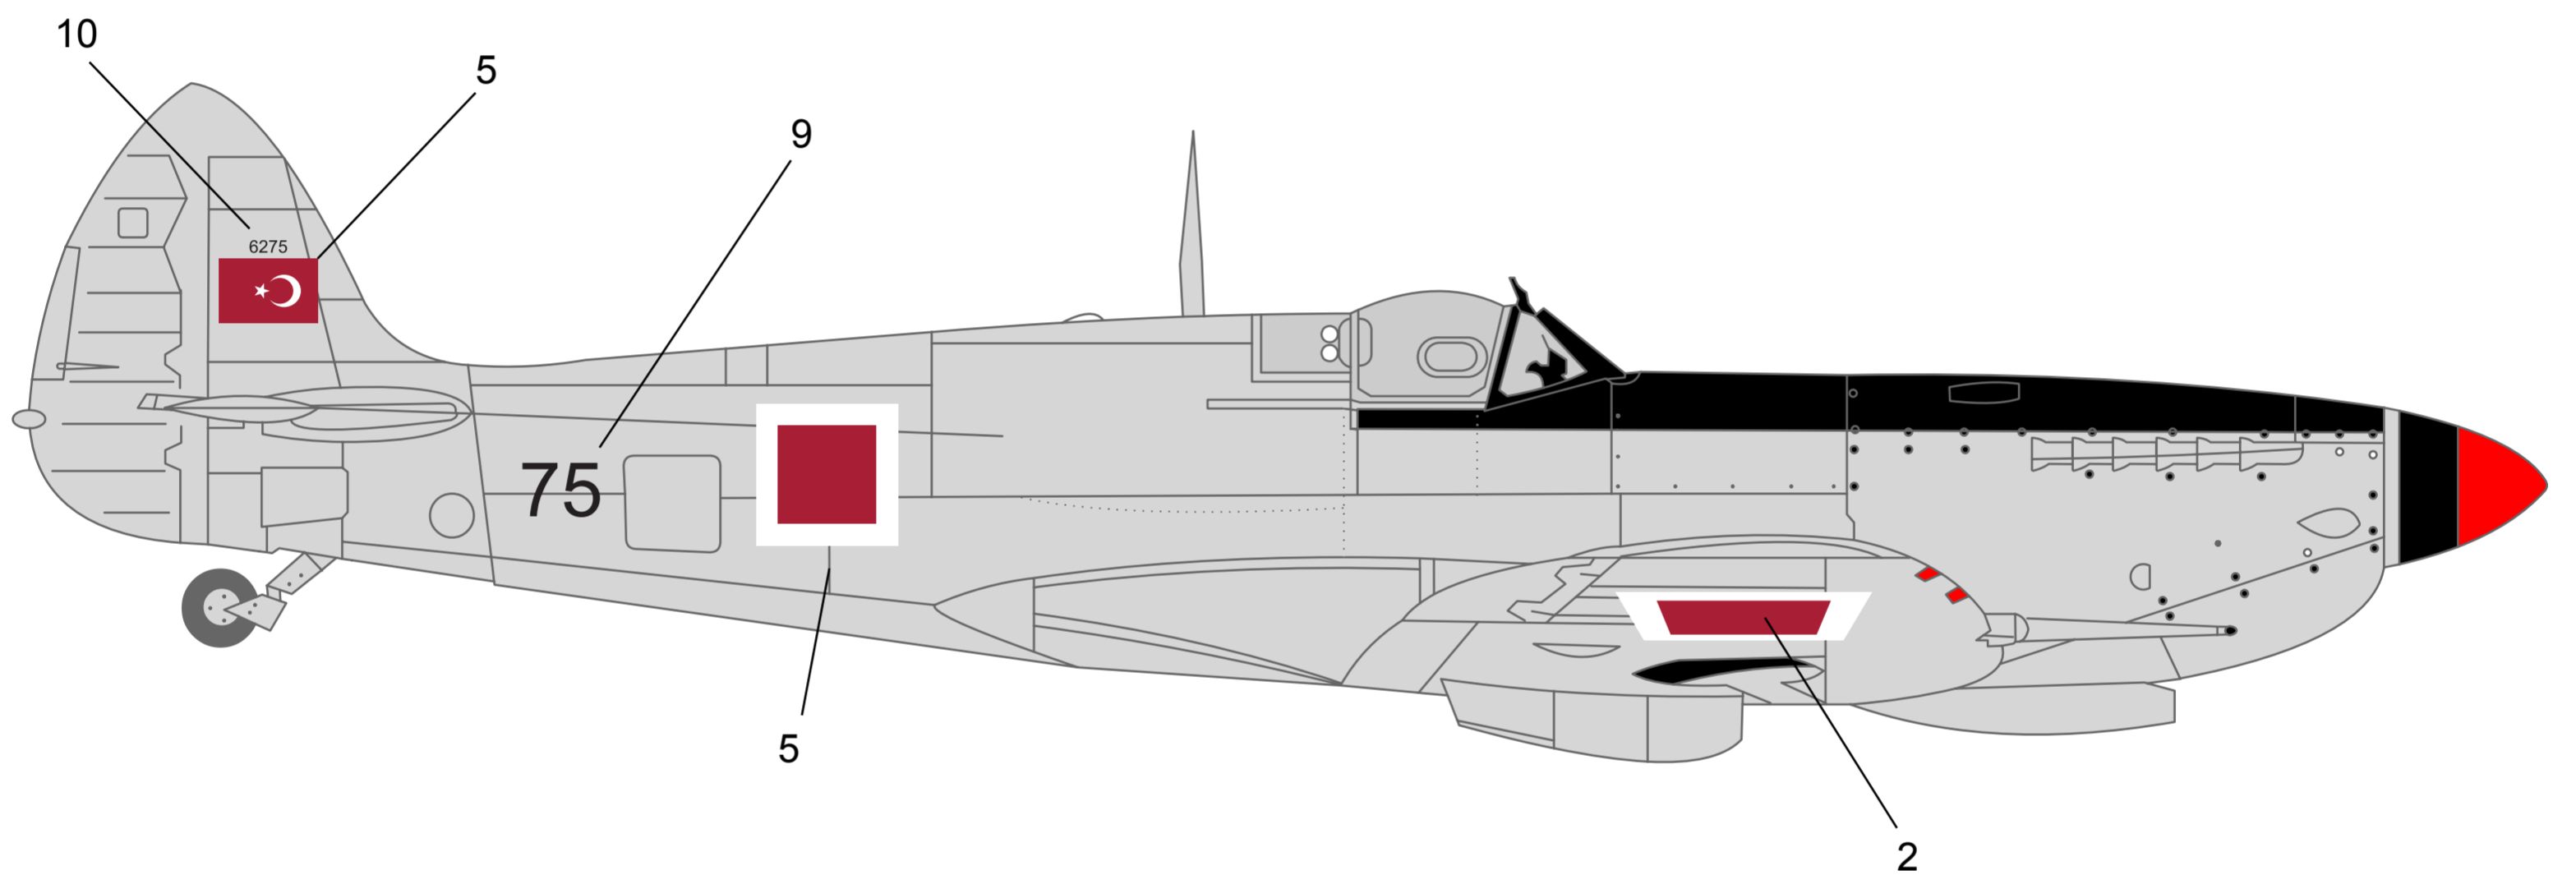

# Turkish Spitfires (48009)

RAF Dark Earth

Middle Stone

Azure Blue

Flat Red

Aluminium

RAF Dark Green

Flat Black