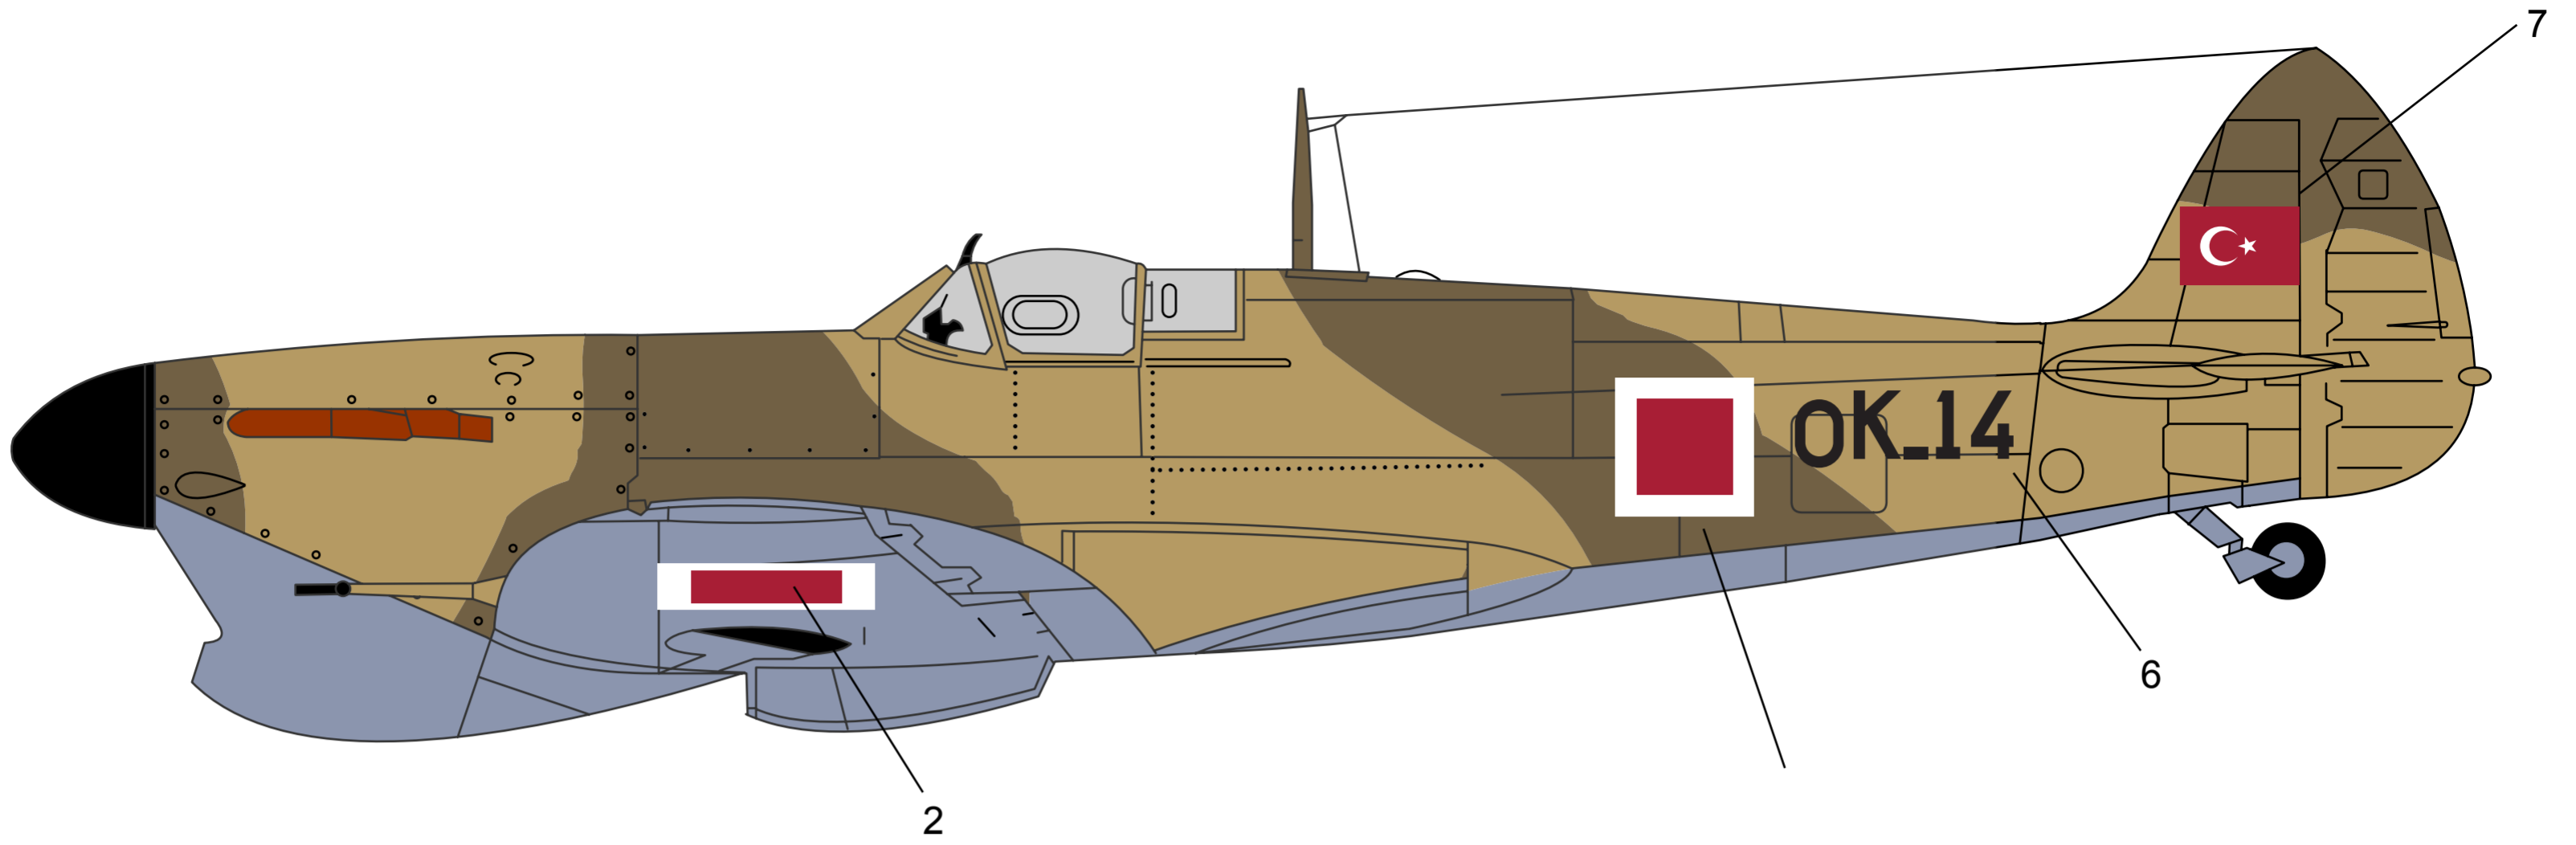

# Turkish Spitfires (48009)

RAF Dark Earth

Middle Stone

Azure Blue

Flat Red

Aluminium

RAF Dark Green

Flat Black