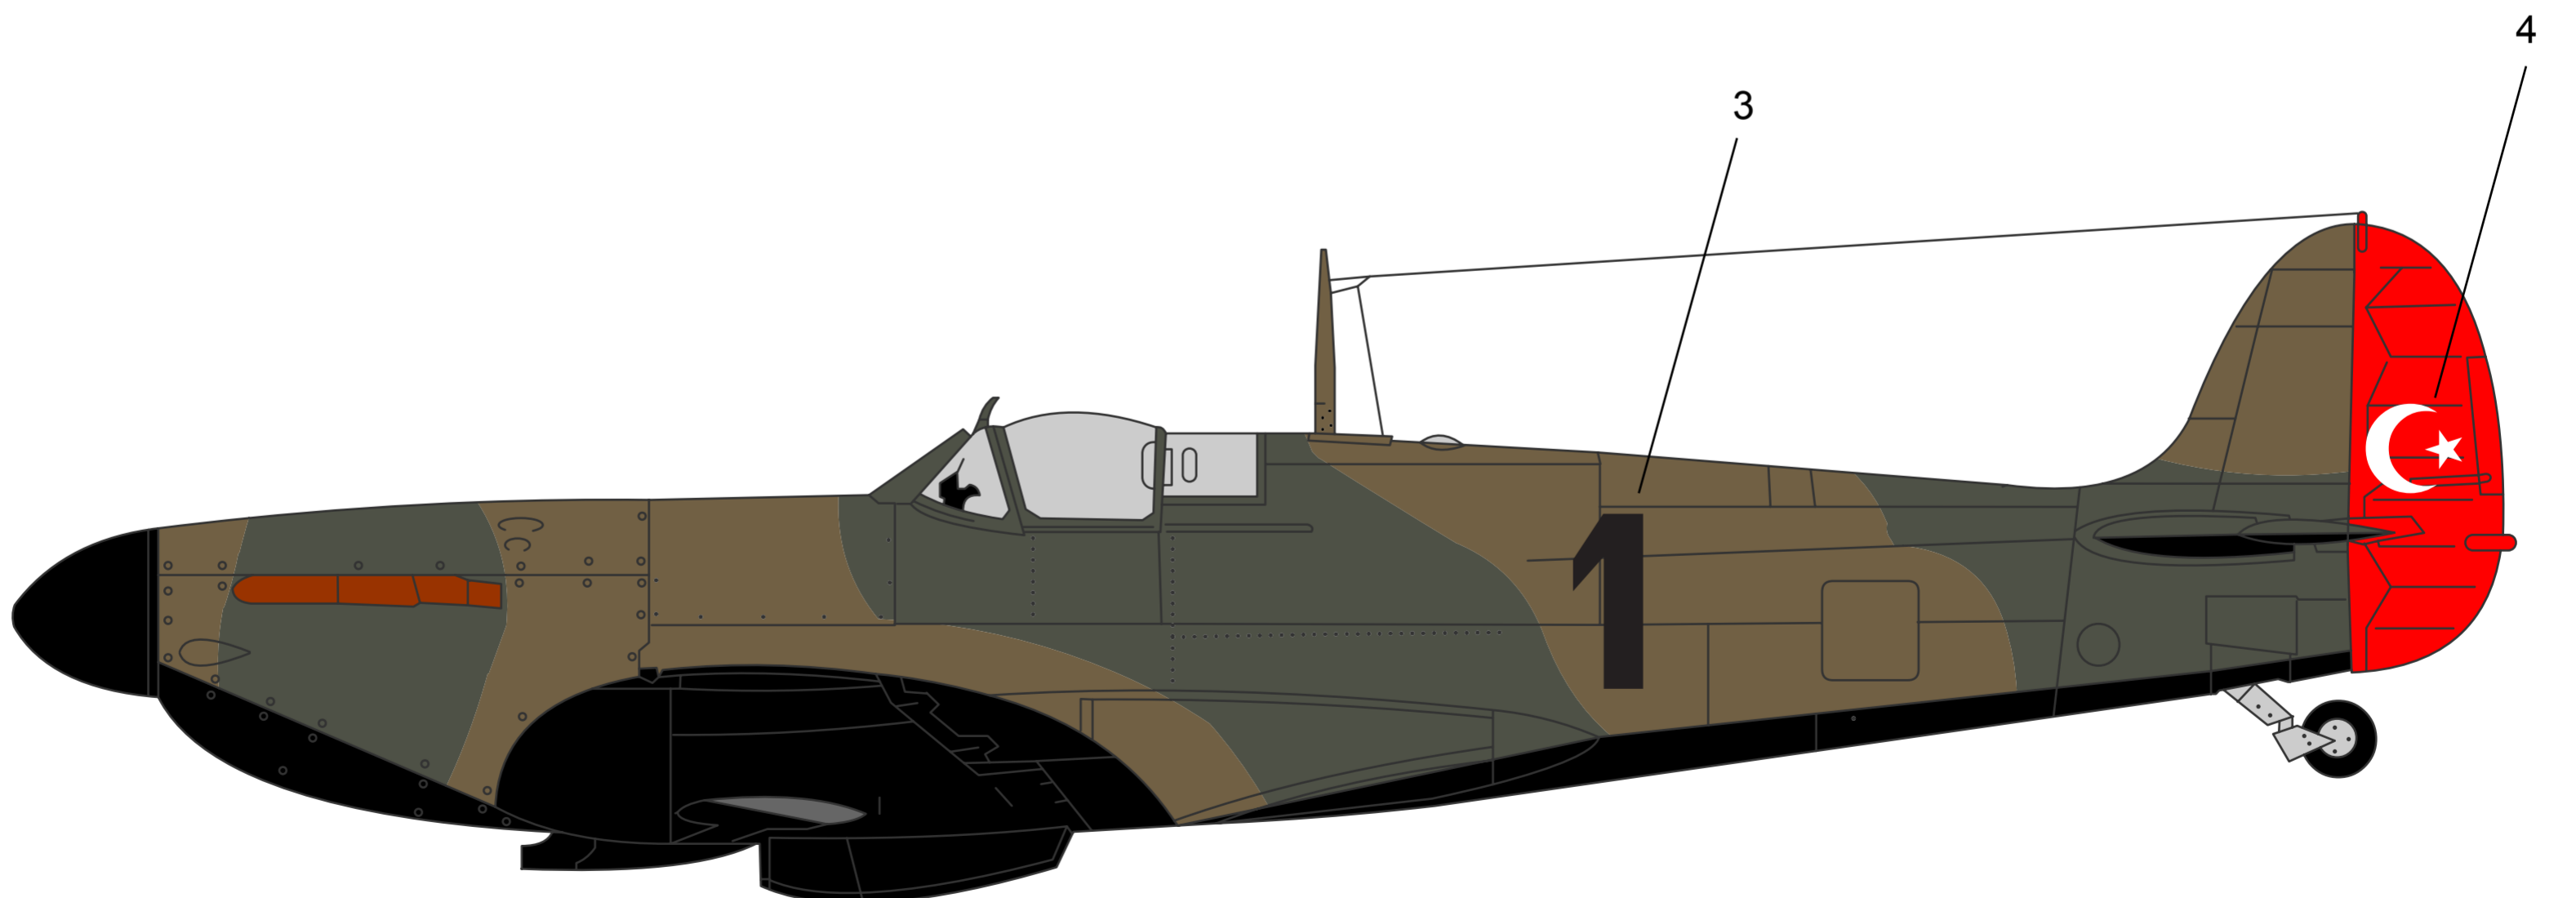

# Turkish Spitfires (48009)

RAF Dark Earth

Middle Stone

Azure Blue

Flat Red

Aluminium

RAF Dark Green

Flat Black