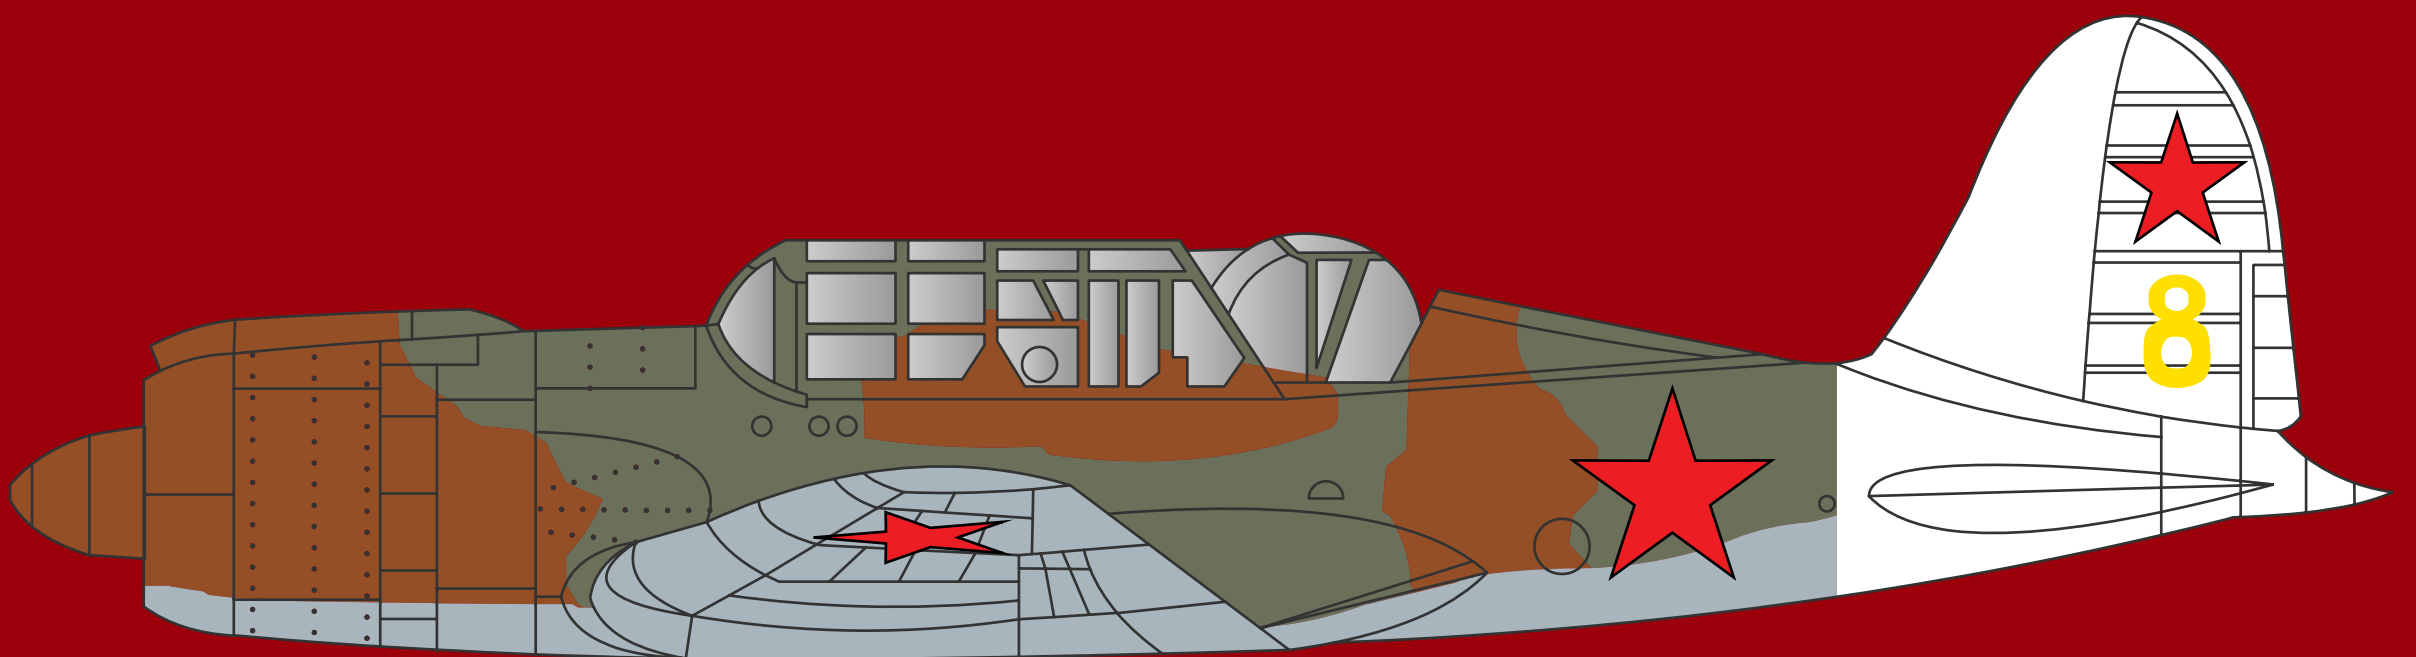

TIGERHEAD DECALS

TigerHead Decals

www.tigerheaddecals.com

Sukhoi Su-2 (48020)

Sukhoi Su-2 (48020)

Stalingrad Front, August 1942

Stalingrad Front, August 1942, 52nd BAP

Moscow Front, January 1942

Dark Green

Flat Black

Flat White

Light Blue

Dark Earth