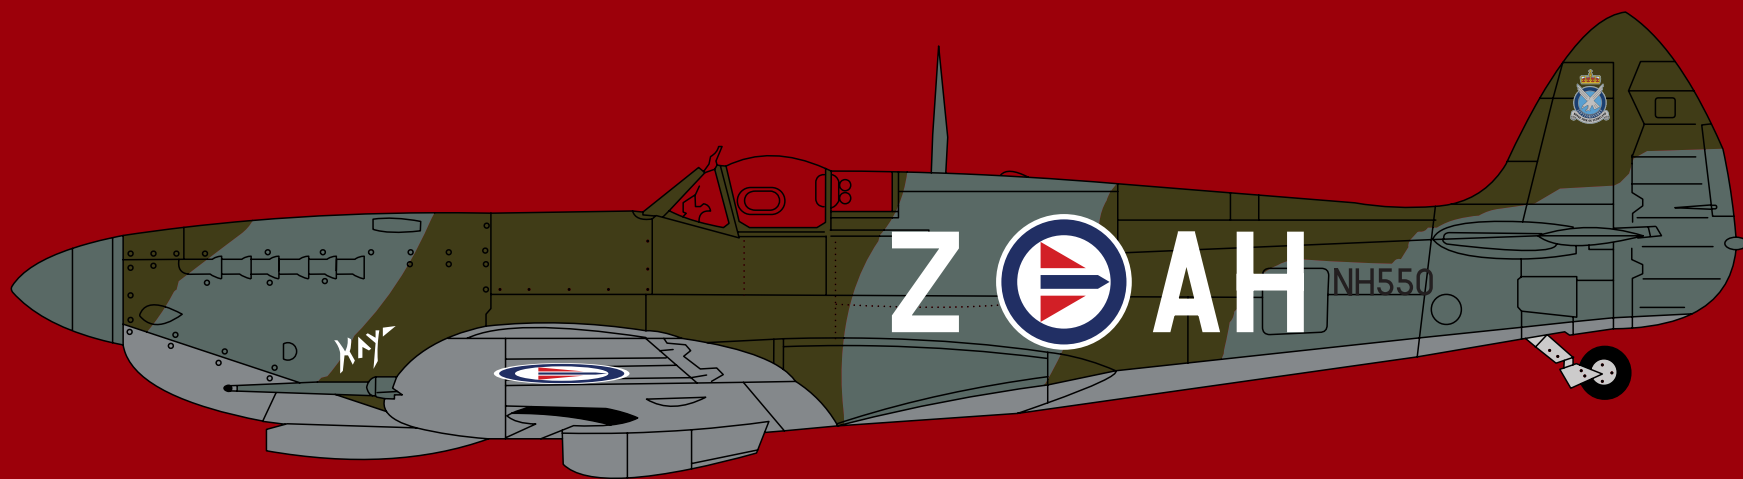

TIGERHEAD DECALS

## Spitfire Mk.IXe in International Service

RAF Dark Earth

RAF Azul Blue