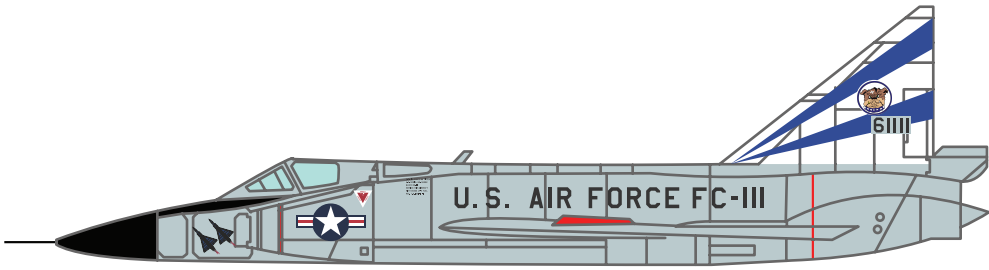

## F-102A DELTA DAGGER Case X (72003)

Decal works, artworks and profile drawings by:  
Ayhan Toplu

# F-102A DELTA DAGGER Case X (72003)

Flat Black

FS 16473

Flat Red