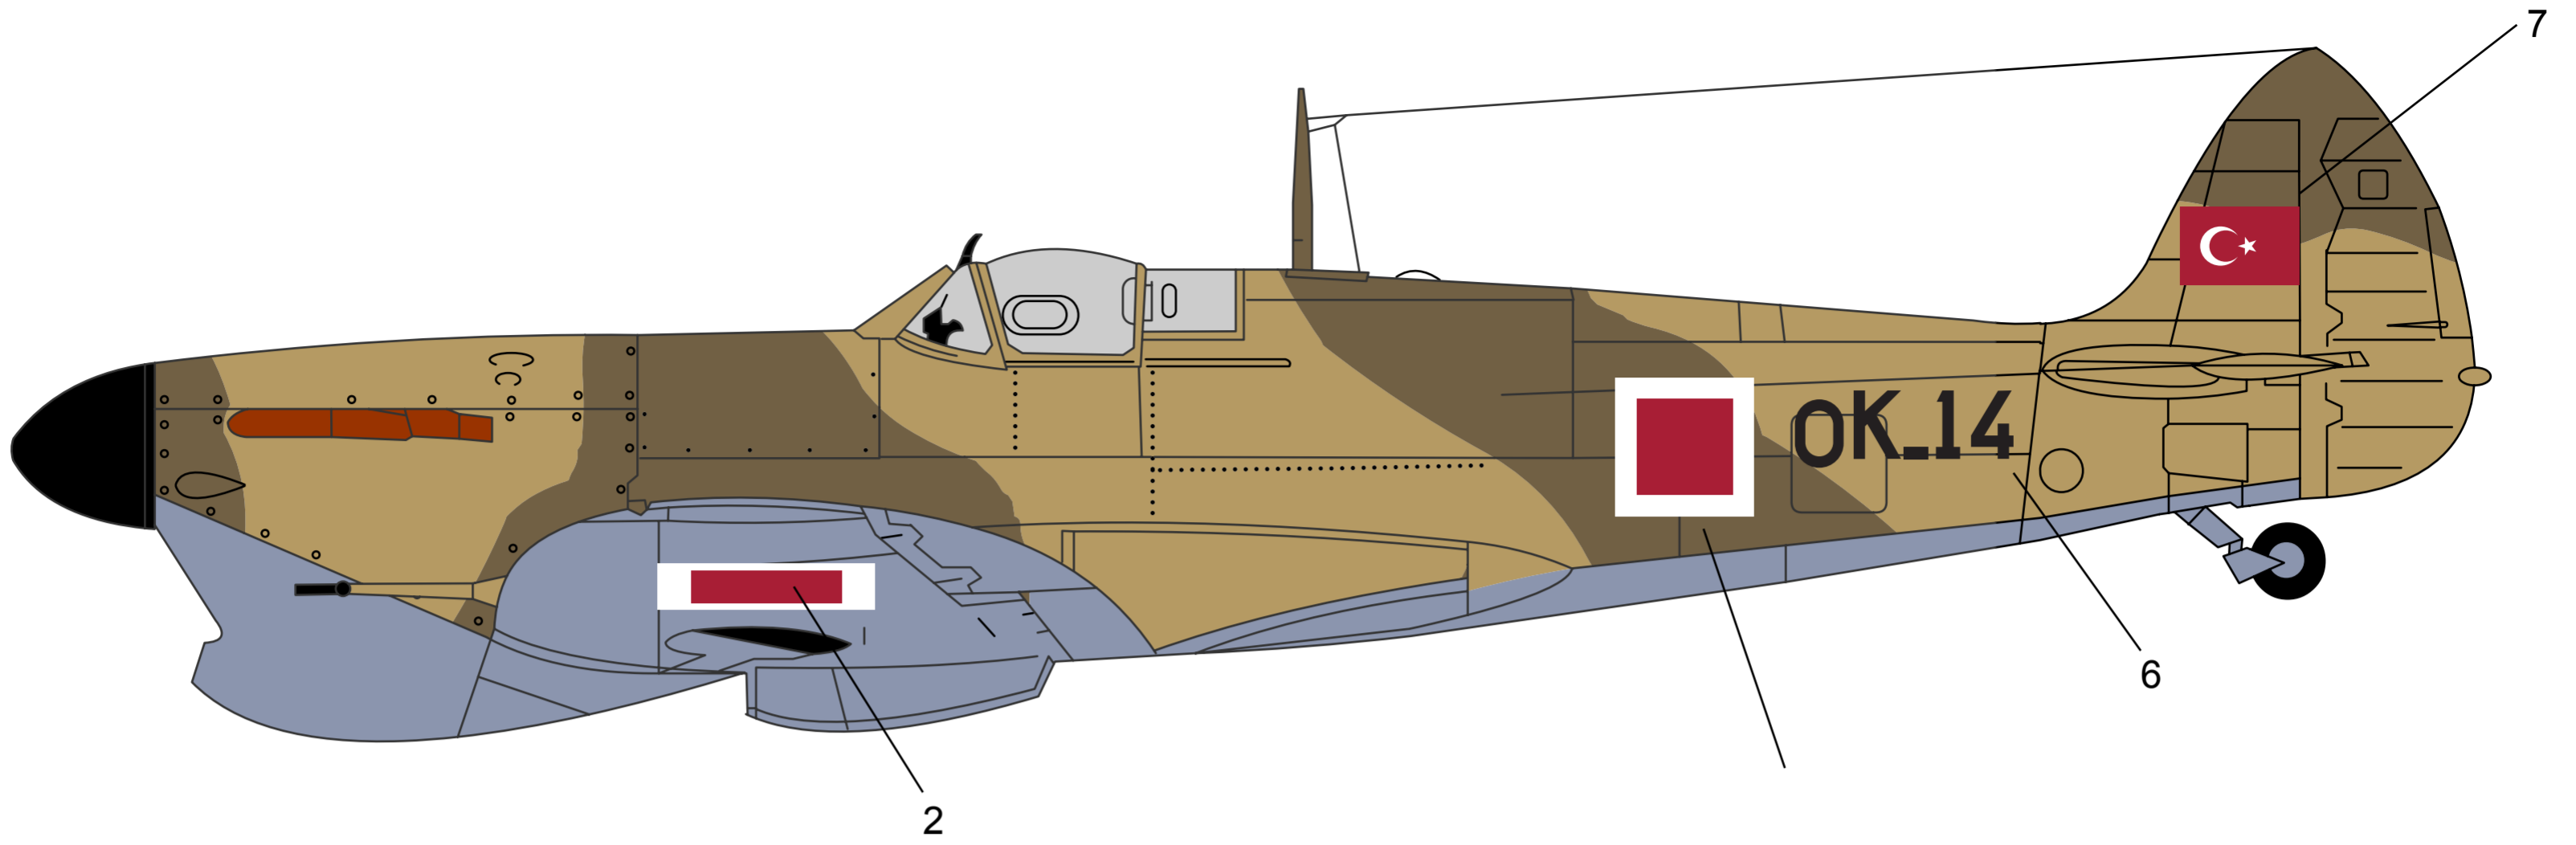

Turkish Spitfires (48009)

RAF Dark Earth

Middle Stone

Azure Blue

Flat Red

Aluminium

RAF Dark Green

Flat Black