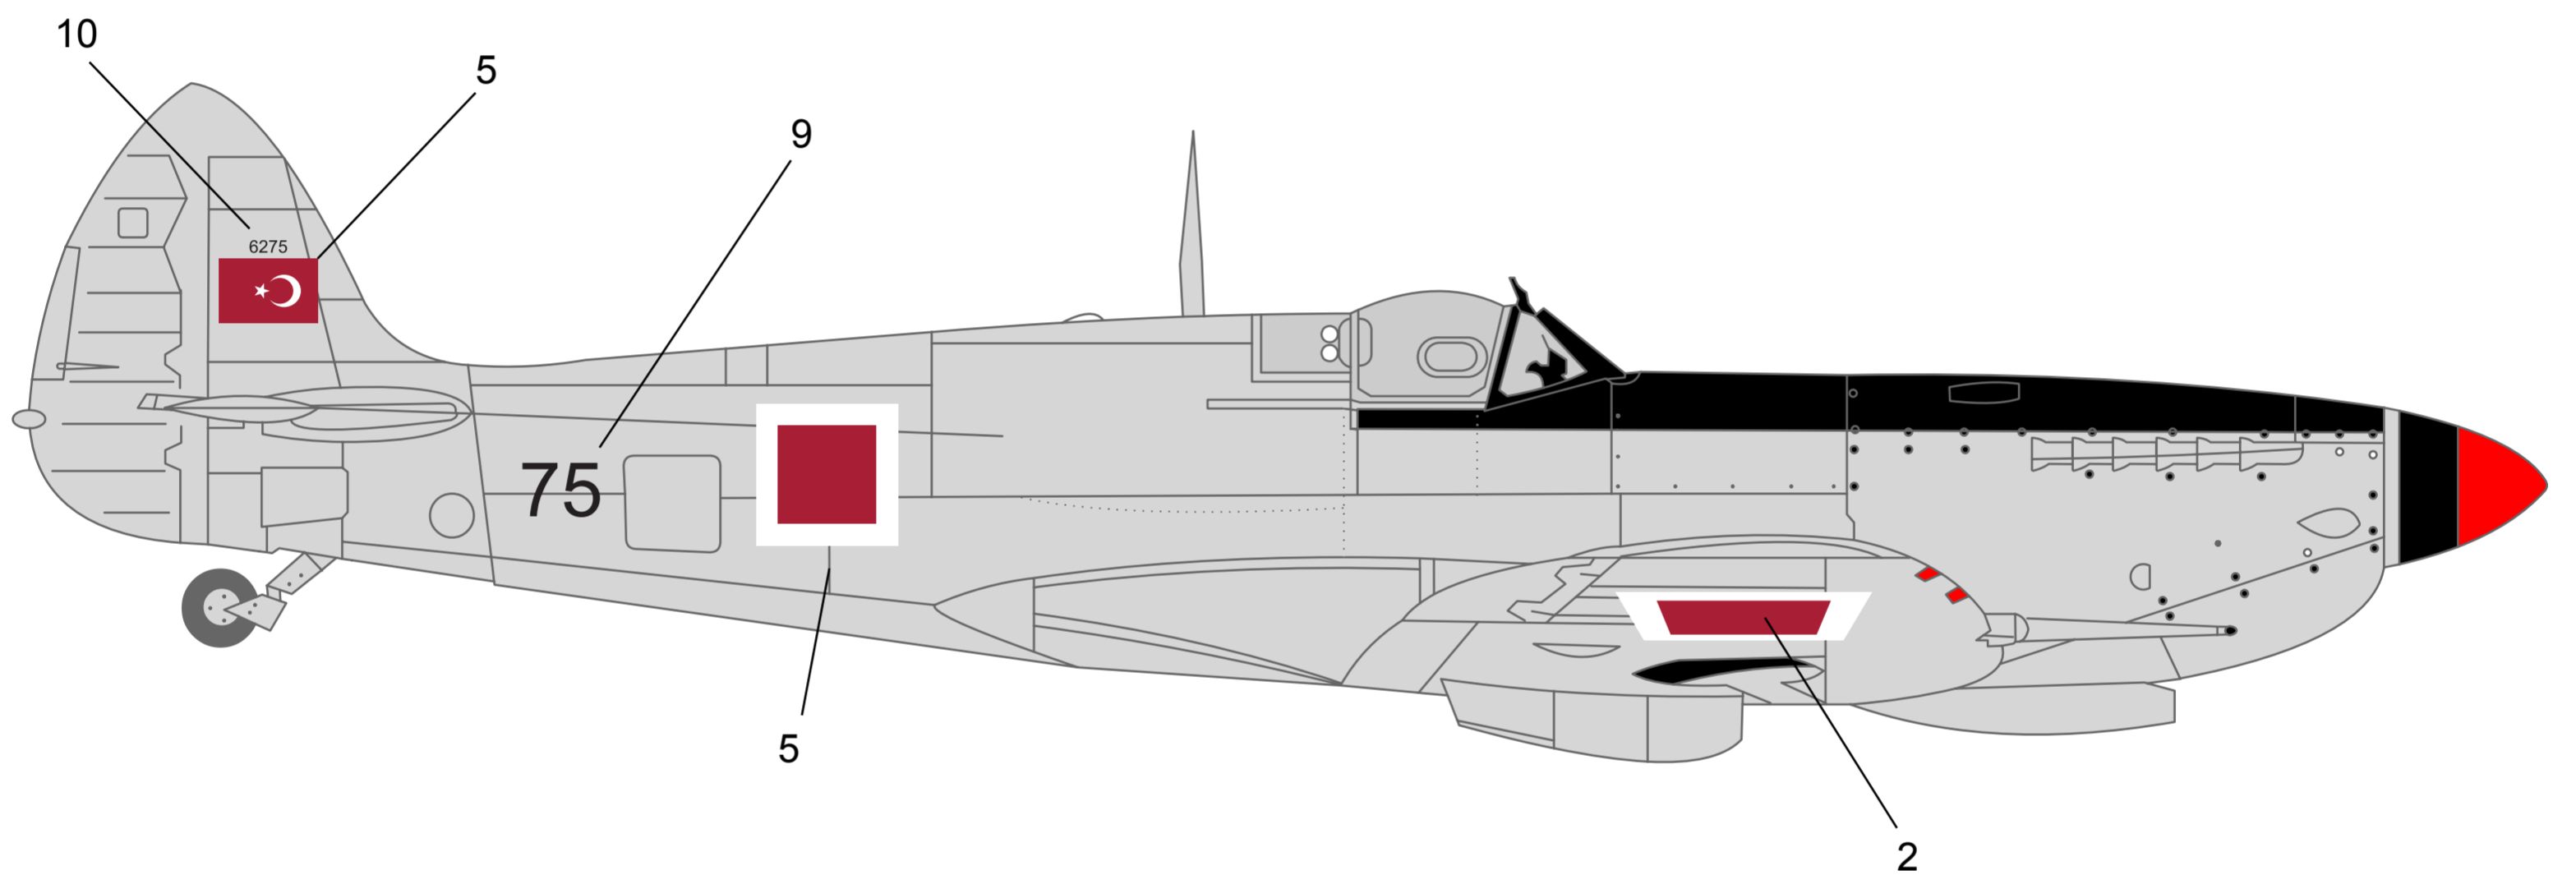

Turkish Spitfires (48009)

RAF Dark Earth

Middle Stone

Azure Blue

Flat Red

Aluminium

RAF Dark Green

Flat Black