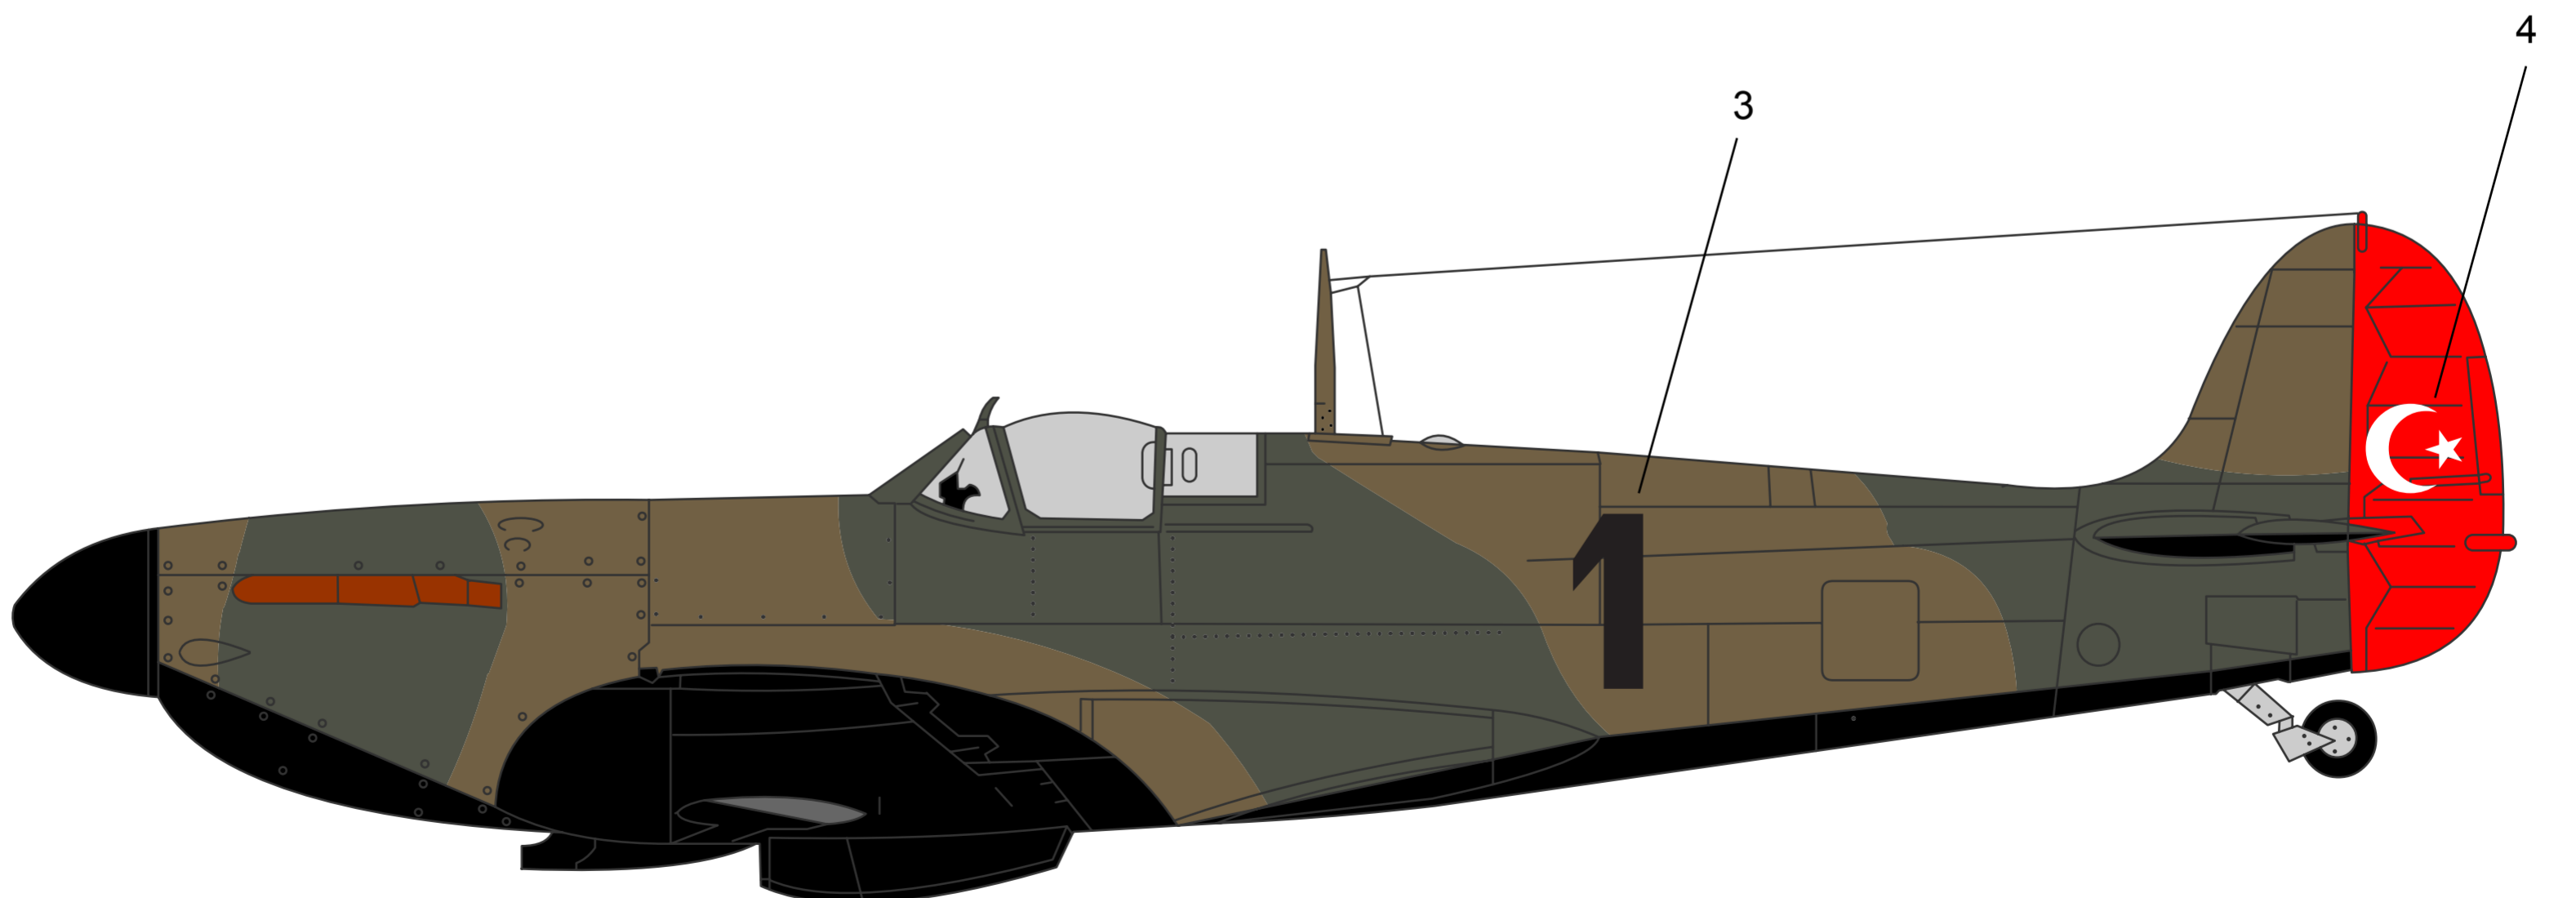

Turkish Spitfires (48009)

RAF Dark Earth

Middle Stone

Azure Blue

Flat Red

Aluminium

RAF Dark Green

Flat Black