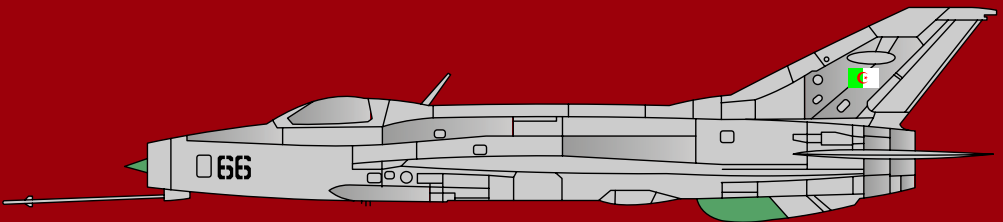

TigerHead Decals

www.tigerheaddecals.com

Early Arabic Mig-21 Fishbed (48010&72008)

Decal works, artworks and profile drawings by:
Ayhan Toplu

Early Arabic Mig-21 Fishbed (48010&72008)

Syrian Air Forces Mig-21 F13 1970

FS23697

FS34151

FS35450

Exhaust

Early Arabic Mig-21 Fishbed (48010&72008)

Egyptian Air Forces Mig-21 F13 1967

Airframe Aluminium

Early Arabic Mig-21 Fishbed (48010&72008)

Algerian Air Forces Mig-21 F13 1967

Airframe Aluminium

Early Arabic Mig-21 Fishbed (48010&72008)

Syrian Air Forces Mig-21 F13 1967

Airframe Aluminium