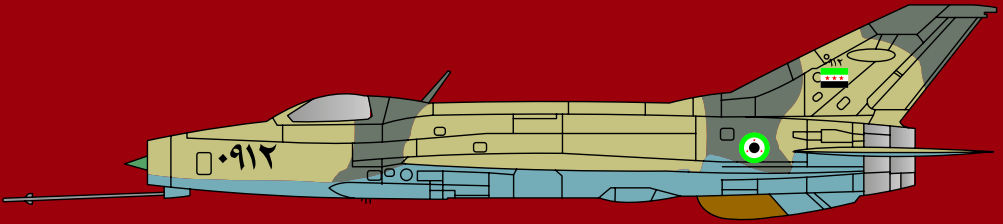

TigerHead Decals

www.tigerheaddecals.com

Early Arabic Mig-21 Fishbed (48010&72008)

Decal works, artworks and profile drawings by:
Ayhan Toplu

Early Arabic Mig-21 Fishbed (48010&72008)

Syrian Air Forces Mig-21 F13 1970

FS23697

FS34151

FS35450

Exhaust

Early Arabic Mig-21 Fishbed (48010&72008)

Egyptian Air Forces Mig-21 F13 1967

Airframe Aluminium

Early Arabic Mig-21 Fishbed (48010&72008)

Algerian Air Forces Mig-21 F13 1967

Airframe Aluminium

Early Arabic Mig-21 Fishbed (48010&72008)

Syrian Air Forces Mig-21 F13 1967

Airframe Aluminium