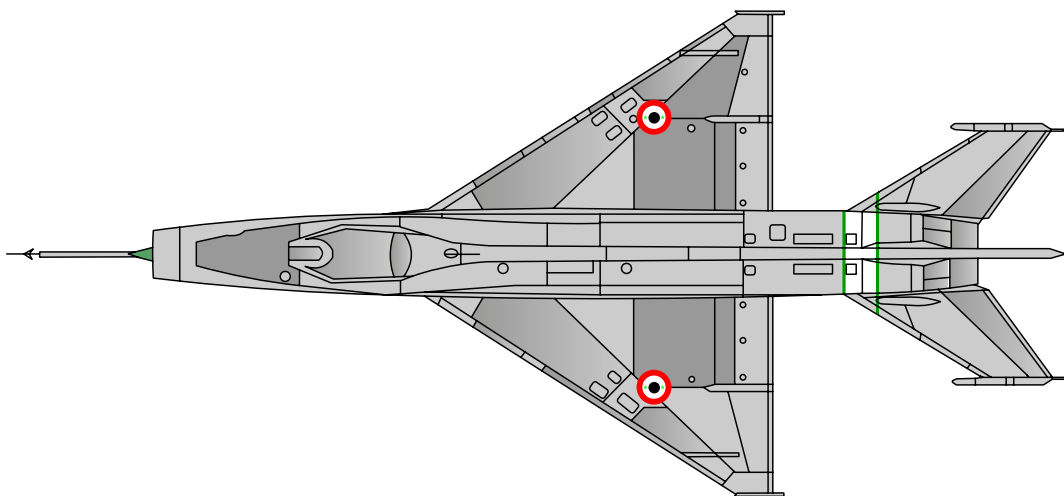

TigerHead Decals

www.tigerheaddecals.com

Early Arabic Mig-21 Fishbed (48010&72008)

Decal works, artworks and profile drawings by:
Ayhan Toplu

Early Arabic Mig-21 Fishbed (48010&72008)

Syrian Air Forces Mig-21 F13 1970

FS23697

FS34151

FS35450

Exhaust

Early Arabic Mig-21 Fishbed (48010&72008)

Egyptian Air Forces Mig-21 F13 1967

Airframe Aluminium

Early Arabic Mig-21 Fishbed (48010&72008)

Algerian Air Forces Mig-21 F13 1967

Airframe Aluminium

Early Arabic Mig-21 Fishbed (48010&72008)

Syrian Air Forces Mig-21 F13 1967

Airframe Aluminium