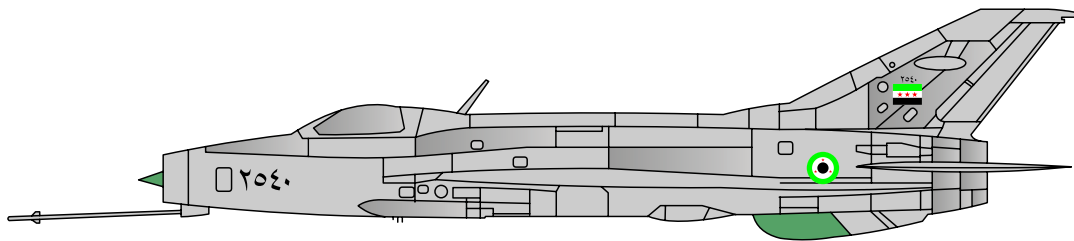

TigerHead Decals

www.tigerheaddecals.com

Early Arabic Mig-21 Fishbed (48010&72008)

Decal works, artworks and profile drawings by:
Ayhan Toplu

Early Arabic Mig-21 Fishbed (48010&72008)

Syrian Air Forces Mig-21 F13 1970

FS23697

FS34151

FS35450

Exhaust

Early Arabic Mig-21 Fishbed (48010&72008)

Egyptian Air Forces Mig-21 F13 1967

Airframe Aluminium

Early Arabic Mig-21 Fishbed (48010&72008)

Algerian Air Forces Mig-21 F13 1967

Airframe Aluminium

Early Arabic Mig-21 Fishbed (48010&72008)

Syrian Air Forces Mig-21 F13 1967

Airframe Aluminium