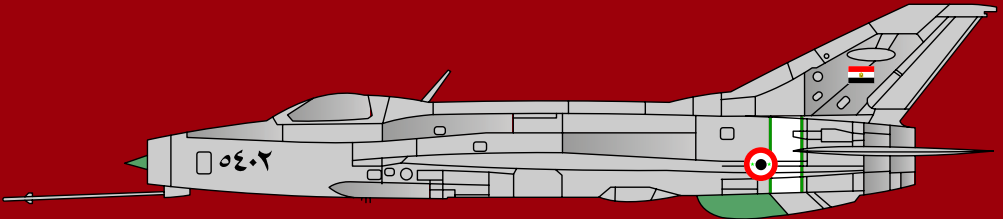

TigerHead Decals

www.tigerheaddecals.com

Early Arabic Mig-21 Fishbed (48010&72008)

Decal works, artworks and profile drawings by:
Ayhan Toplu

Early Arabic Mig-21 Fishbed (48010&72008)

Syrian Air Forces Mig-21 F13 1970

FS23697

FS34151

FS35450

Exhaust

Early Arabic Mig-21 Fishbed (48010&72008)

Egyptian Air Forces Mig-21 F13 1967

Airframe Aluminium

Early Arabic Mig-21 Fishbed (48010&72008)

Algerian Air Forces Mig-21 F13 1967

Airframe Aluminium

Early Arabic Mig-21 Fishbed (48010&72008)

Syrian Air Forces Mig-21 F13 1967

Airframe Aluminium