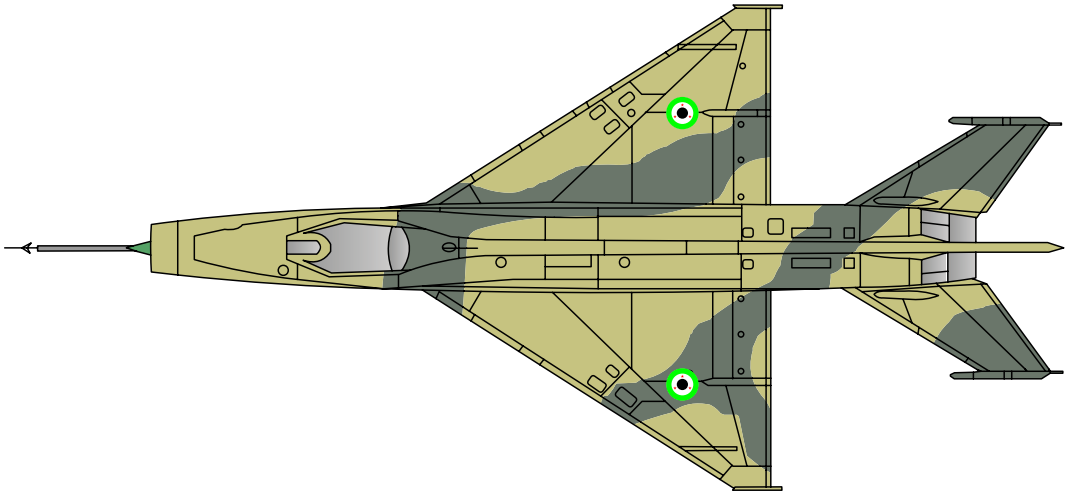

TigerHead Decals

www.tigerheaddecals.com

Early Arabic Mig-21 Fishbed (48010&72008)

Decal works, artworks and profile drawings by:
Ayhan Toplu

Early Arabic Mig-21 Fishbed (48010&72008)

Syrian Air Forces Mig-21 F13 1970

FS23697

FS34151

FS35450

Exhaust

Early Arabic Mig-21 Fishbed (48010&72008)

Egyptian Air Forces Mig-21 F13 1967

Airframe Aluminium

Early Arabic Mig-21 Fishbed (48010&72008)

Algerian Air Forces Mig-21 F13 1967

Airframe Aluminium

Early Arabic Mig-21 Fishbed (48010&72008)

Syrian Air Forces Mig-21 F13 1967

Airframe Aluminium