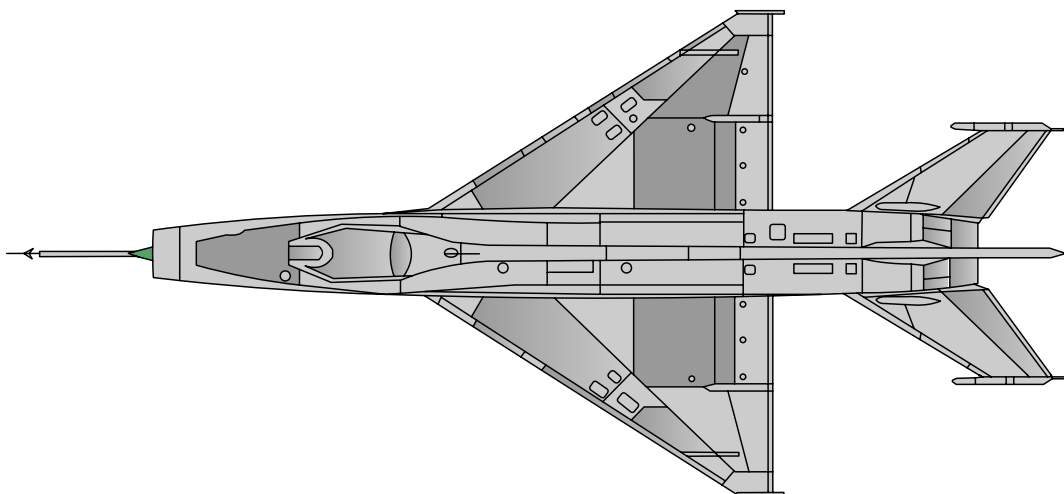

TigerHead Decals

www.tigerheaddecals.com

Early Arabic Mig-21 Fishbed (48010&72008)

Decal works, artworks and profile drawings by:
Ayhan Toplu

Early Arabic Mig-21 Fishbed (48010&72008)

Syrian Air Forces Mig-21 F13 1970

FS23697

FS34151

FS35450

Exhaust

Early Arabic Mig-21 Fishbed (48010&72008)

Egyptian Air Forces Mig-21 F13 1967

Airframe Aluminium

Early Arabic Mig-21 Fishbed (48010&72008)

Algerian Air Forces Mig-21 F13 1967

Airframe Aluminium

Early Arabic Mig-21 Fishbed (48010&72008)

Syrian Air Forces Mig-21 F13 1967

Airframe Aluminium