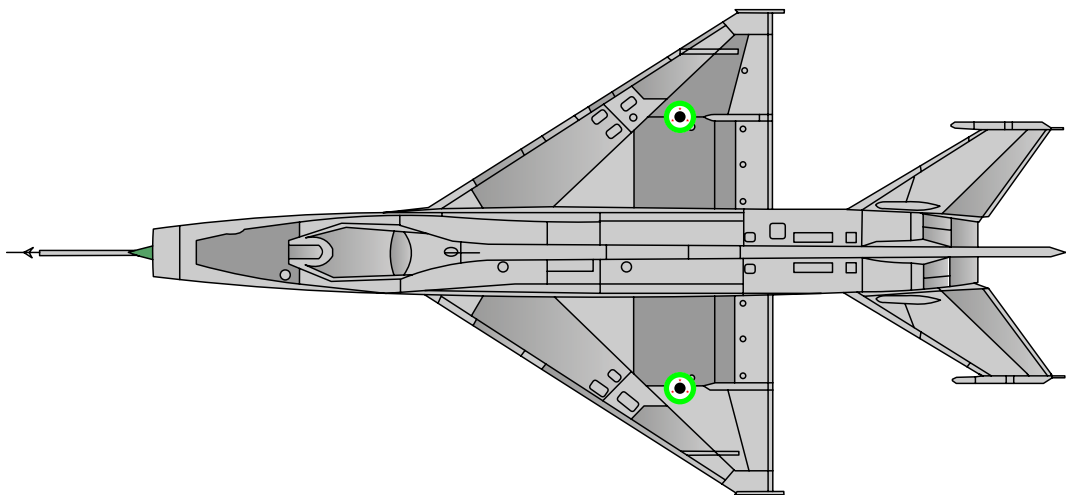

TigerHead Decals

www.tigerheaddecals.com

Early Arabic Mig-21 Fishbed (48010&72008)

Decal works, artworks and profile drawings by:
Ayhan Toplu

Early Arabic Mig-21 Fishbed (48010&72008)

Syrian Air Forces Mig-21 F13 1970

FS23697

FS34151

FS35450

Exhaust

Early Arabic Mig-21 Fishbed (48010&72008)

Egyptian Air Forces Mig-21 F13 1967

Airframe Aluminium

Early Arabic Mig-21 Fishbed (48010&72008)

Algerian Air Forces Mig-21 F13 1967

Airframe Aluminium

Early Arabic Mig-21 Fishbed (48010&72008)

Syrian Air Forces Mig-21 F13 1967

Airframe Aluminium