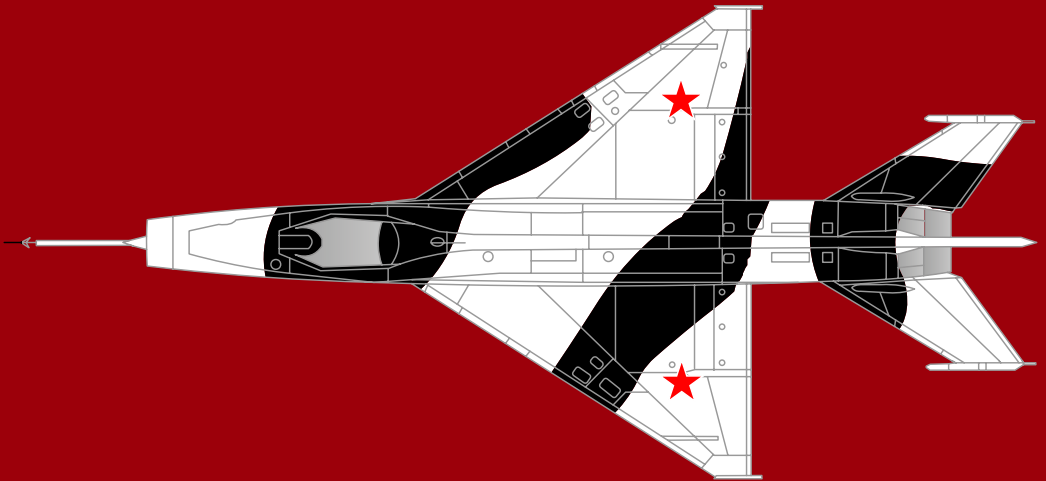

## Early Mig-21 Fishbeds Vol2 (48013&72011)

Decal works, artworks and profile drawings by:  
Ayhan Toplu

# Early Mig-21 Fishbeds Vol2 (48013&72011)